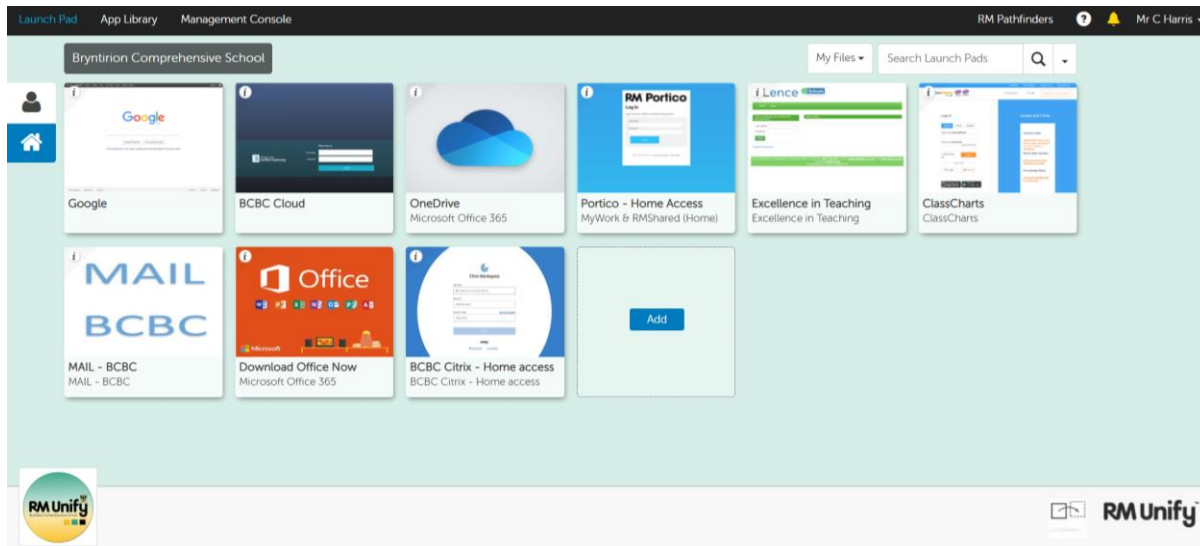

You should now be greeted with your Unify Home page.