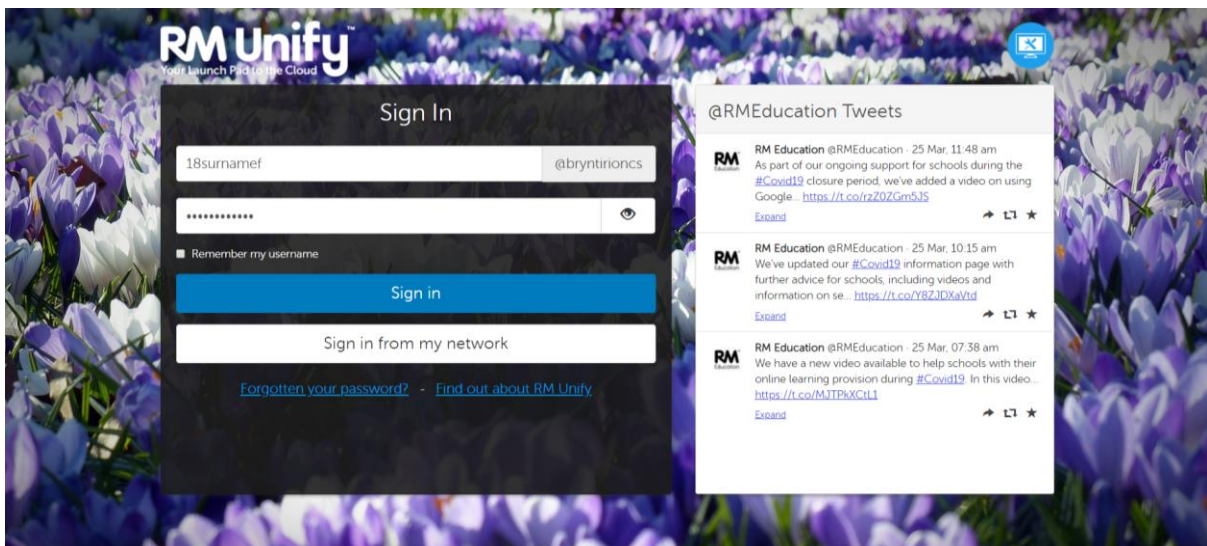

## Accessing RM Unify

On any browser, including those on phones and tablets, you can access Office 365 and your Office 365 documents stored on your school OneDrive account. You can use this to do any schoolwork, as long as you have Internet access.

Simply go to <https://bryntirioncs.rmunify.com>

Fill in the username box with your school username and the password box with your school password. If you are on a personal, trusted device, click 'remember my username'.